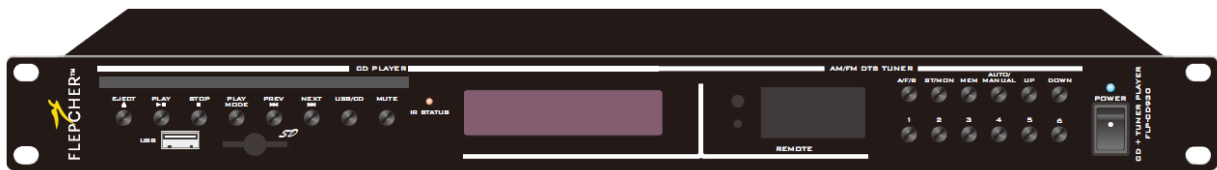

## Product Features

- ❑ Built-in CD player, Mp3 player, tuner & remote control
- ❑ Bluetooth, USB & SD inputs at the front panel for Mp3 player
- ❑ AM/FM tuner with memory of 99 bands each
- ❑ One CD/MP3 stereo output and one Tuner stereo output
- ❑ Two florescent screens to display CD/MP3 and tuner information separately in English
- ❑ Eject, Play, Stop, Play Mode, Prev, Next, USB/SD & Mute buttons for CD/MP3 player
- ❑ BT/AM/FM, ST/MON, MEO, Auto/Manual, Up and Down Cursor & 1-6 number buttons for Tuner
- ❑ 1U height and both tabletop & rack mount type
- ❑ Remote control over music selection and volume control

# CD-930

## Technical Specifications

Frequency Response	20Hz – 20kHz (-2dB)
THD	≤ 0.1%
Channel Separation	65dB
Dynamic Range	75dB
S/N Ratio	85dB
Audio Output	0.775V
Tuning	FM: 87.5 – 108.0MHz AM: 522 – 1620kHz
Antenna Input	FM: 75Ω Unbal AM: Low impedance loop antenna
Sensitivity	FM: ≤ 10uA, AM: ≤ 100uA
Audio Output	0.775V
Power Supply	~110V / 60Hz or -230V / 50Hz
Dimension (W x D x H)	484mm x 209mm x 44mm
Weight	3.8kg
Finish	Black