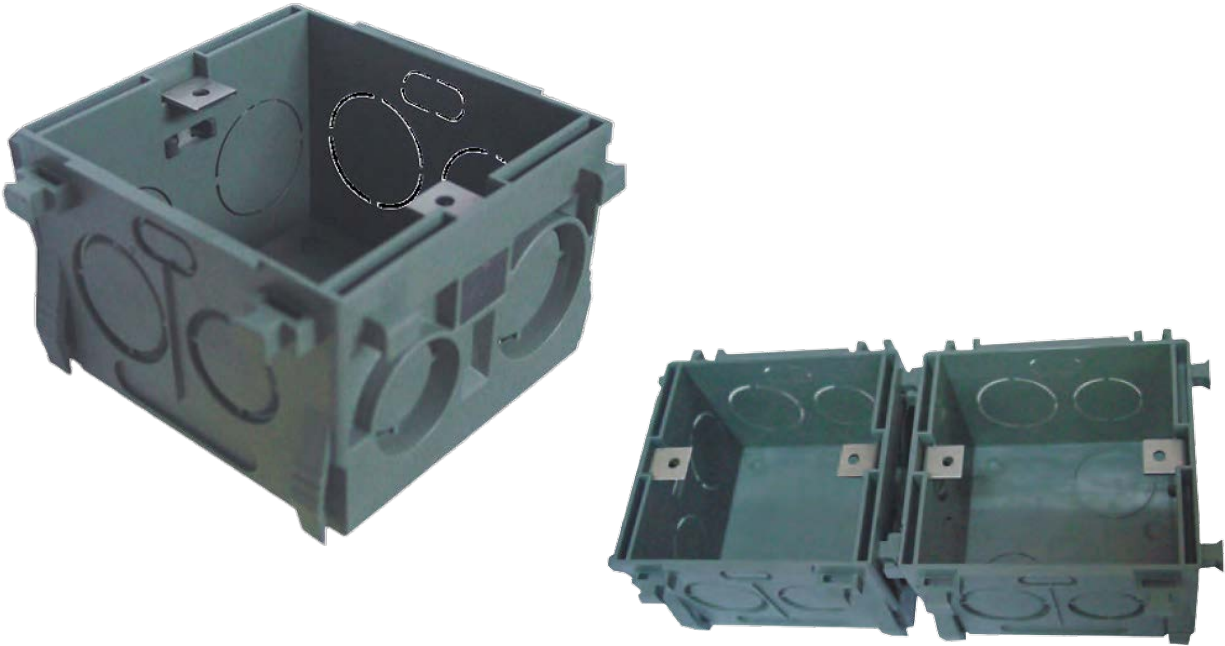

Product Features

The VC-BB has the special protective feature made of ABS material to house the volume control unit. It is designed to protect and ensure the core volume control is in stable and working condition all the time. Easy to use and install, this unit is flexible as it can fit most of the volume control's sizes available in the market today. Two or more of these units can be joined to ensure a neat, fitting and tidy installation. Available in grey colour.

VC-BB

VOLUME CONTROL BACK BOX

Boxes can be joined

Technical Specifications

Dimension (mm)	80 x 77 x 52
Material	ABS
Colour	Grey