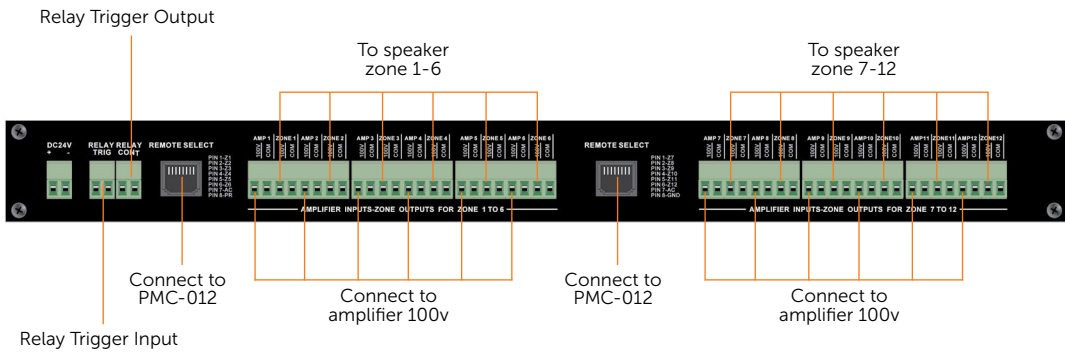

Product Features

ZS-9812 MKII

12-CHANNEL ZONE SELECTOR

- ❑ 12 Individual zones selection
- ❑ An ALL CALL button for simultaneous activation of all zones
- ❑ Deactivated zone selector switches and muting the BGM temporarily when remote paging microphone is in use
- ❑ A priority triggering port feature for connection to handheld emergency paging microphone
- ❑ Priority relay to override DC signal

Technical Specifications

Power Consumption	6:8W or 0.28A at ALL CALL
Zone Load Rating	400W at 100V amplifier line output
Operating Voltage	24V DC via adaptor
Connections	Detachable connectors
Cable Size	Up to 2.5mmsq
Dimension (W x D x H)	484mm x 132mm x 44mm
Weight	2.1kg
Finish	Black