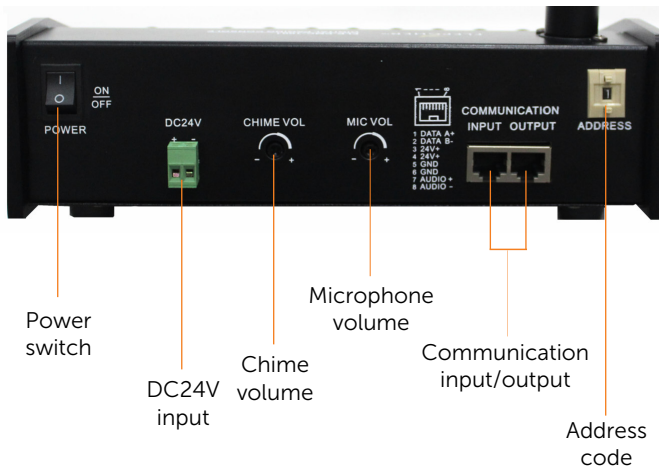

# PMC-1001

## DIGITAL PAGING CONSOLE

### Product Features

- ❑ Control distance between PMC-1001 and ZS-1012 is up to 500m
- ❑ Up to 8 units PMC-1001 can be cascaded
- ❑ Using RJ45 port to transfer audio signal
- ❑ Each PMC-1001 can control up to 8 units of ZS-1012
- ❑ 12-Zone switches control with LED indicator
- ❑ Condenser gooseneck microphone adorned with illuminated ring

### Technical Specifications

Audio Output Signal	1.5V
Power Consumption	5W
Frequency Response	16Hz – 12kHz
Power Supply	24V DC @ 500mA
Dimensions (W x D x H)	245mm x 172mm x 73mm
Weight	1.6kg