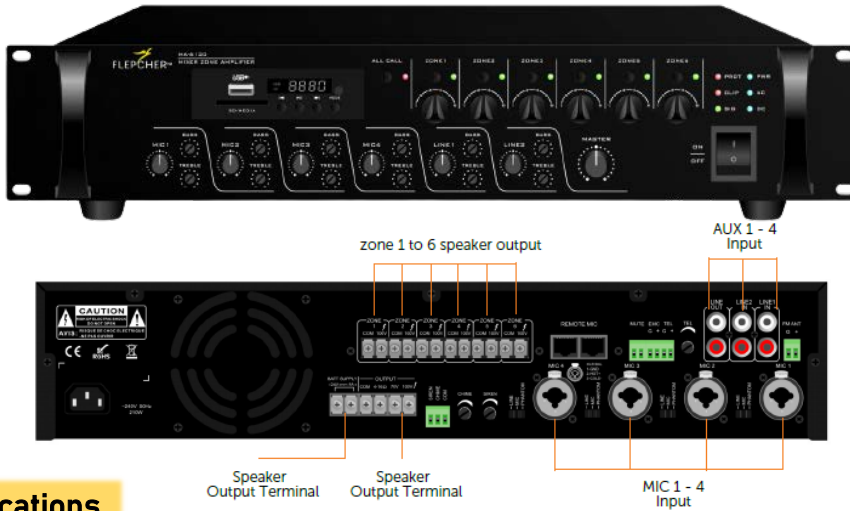

MA-6120/ MA-6240

6-ZONE MIXER AMPLIFIER with Bluetooth / MP3 / FM Tuner

- ❑ Supports MP3/USB/SD/Bluetooth/FM radio function with remote controller and MIC recording function
- ❑ Comes with 4-channel MIC inputs, 2-channel line inputs with individual volume, base and treble control.
- ❑ 6 Zones speaker outputs with individual volume control function
- ❑ Built-in alarm function provides activation to all 6 zones by overriding the BGM
- ❑ Input Priorities: EMC > Siren trigger > Chime trigger > MIC1 > MIC2, MIC3, MIC4, AUX1, AUX2
- ❑ MIC1 to MIC4 built-in 48V phantom power
- ❑ Built-in DC 24V power supply

Technical Specifications

Model	MA-6120	MA-6240
Amplifier Section	120W (RMS)	240W (RMS)
Speaker Zone	25W max	50W max
Input sensitivity / Impedance	Speaker: 5mV 600Ω / 350mV 10kΩ BAL; MIC: 350mV / 47kΩ; LINE: 0.775V / 10kΩ TEL Audio: 0.775V / 10kΩ; Remote MIC: 775mV / 10kΩ	
S/N Ratio (Input)	MIC: ≥75dB; LINE: ≥80dB; TEL Audio: ≥75dB; EMC: ≥75dB	
Frequency Response	MIC: 80 – 16kHz; LINE: 80 – 16kHz; TEL Audio: 50 – 16kHz; EMC: 80 – 16kHz	
Tone Control	MIC: Bass (100Hz), Treble (10kHz): ± 10dB; High Frequency: ± 10dB at 10Hz LINE: ± 10dB	
Phantom Power	± 48V	
Pre-Amp Out (MIC1-4, LINE1-2)	1V / 600Ω	
THD	Less than 0.1% at 1kHz, 1/3 Rated power	
Power Supply	~110V / 60Hz or 230V / 50Hz & DC 24V	
Power Consumption	180W	320W
Weight	6.5kg	7.1kg
Dimensions (W x L x H)	484mm x 310mm x 88mm	