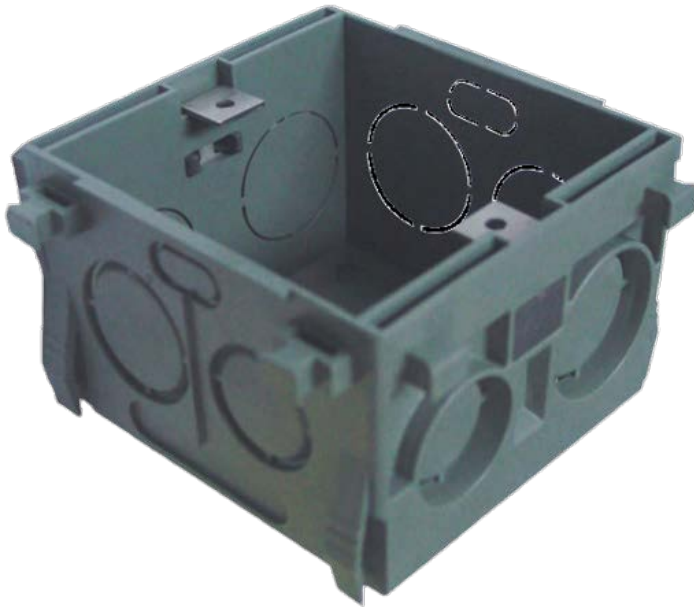

Product Features

The VC-BB has the special protective feature made of ABS material to house the volume control unit. It is designed to protect and ensure the core volume control is in stable and working condition all the time. Easy to use and install, this unit is flexible as it can fit most of the volume control's sizes available in the market today. Two or more of these units can be joined together to ensure a neat, fitting and tidy installation. Available in grey colour.

VC-BB

VOLUME CONTROL BACK BOX

Boxes can be joined together

Technical Specifications

Dimension (mm)	80 x 77 x 52
Material	ABS
Colour	Grey