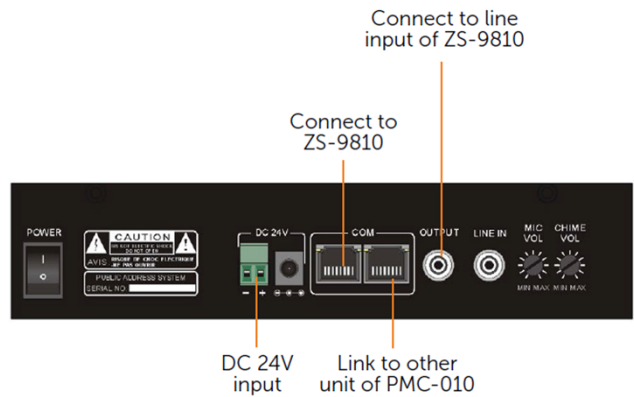

Product Features

PMC-010

DIGITAL PAGING CONSOLE

- ❑ Worked with ZS-9810
- ❑ Capacity of managing 30 paging selector
- ❑ Maximum remote control distance of up to 1km
- ❑ Microphone volume control
- ❑ RCA line input and output
- ❑ Built-in chime and chime volume control
- ❑ Cascade-able up to 16 units thru RJ45 ports

Technical Specifications

Input	MIC: 600Ω, 10mV , Unbalanced LINE: 10kΩ, 775mV, Unbalanced
Output	Balanced
Frequency Response	MIC: 100Hz – 15kHz; Line: 30Hz – 18kHz
S/N Ratio	MIC Input: 60dB; LINE Input: 80dB
Controls	Chime MIC Vol controls, 160 channel selectors, chime button, power switch
Indicators	Power LED, 10 paging channel LEDs
Protection	AC fuse, 0.5A
Power Supply	DC 24V
Power Consumption	10W
Communication Protocol	RS422
Communication Input	RJ45
Communication Speed	4800bps
Weight	1.25kg
Dimension (W x D x H)	220mm x 150mm x 50mm
Material & Finish	Panel: Steel Plate; black Case: Steel Plate; black Side Board: Plastic; black