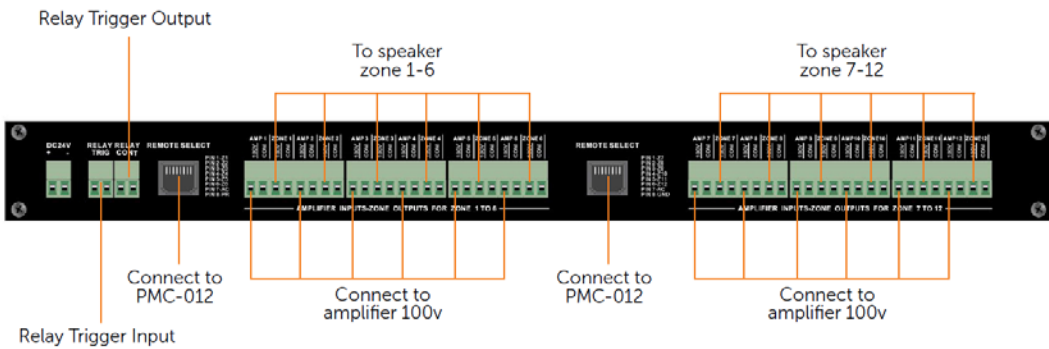

## 12-CHANNEL ZONE SELECTOR

- ❑ 12 Individual zones selection
- ❑ An ALL CALL button for simultaneous activation of all zones
- ❑ Deactivated zone selector switches and muting the BGM temporarily when remote paging microphone is in use
- ❑ A priority triggering port feature for connection to handheld emergency paging microphone
- ❑ Priority relay to override DC signal

### Technical Specifications

|                       |                                    |
|-----------------------|------------------------------------|
| Power Consumption     | 6:8W or 0.28A at ALL CALL          |
| Zone Load Rating      | 400W at 100V amplifier line output |
| Operating Voltage     | 24V DC via adaptor                 |
| Connections           | Detachable connectors              |
| Cable Size            | Up to 2.5mmsq                      |
| Dimension (W x D x H) | 484mm x 132mm x 44mm               |
| Weight                | 2.1kg                              |
| Finish                | Black                              |